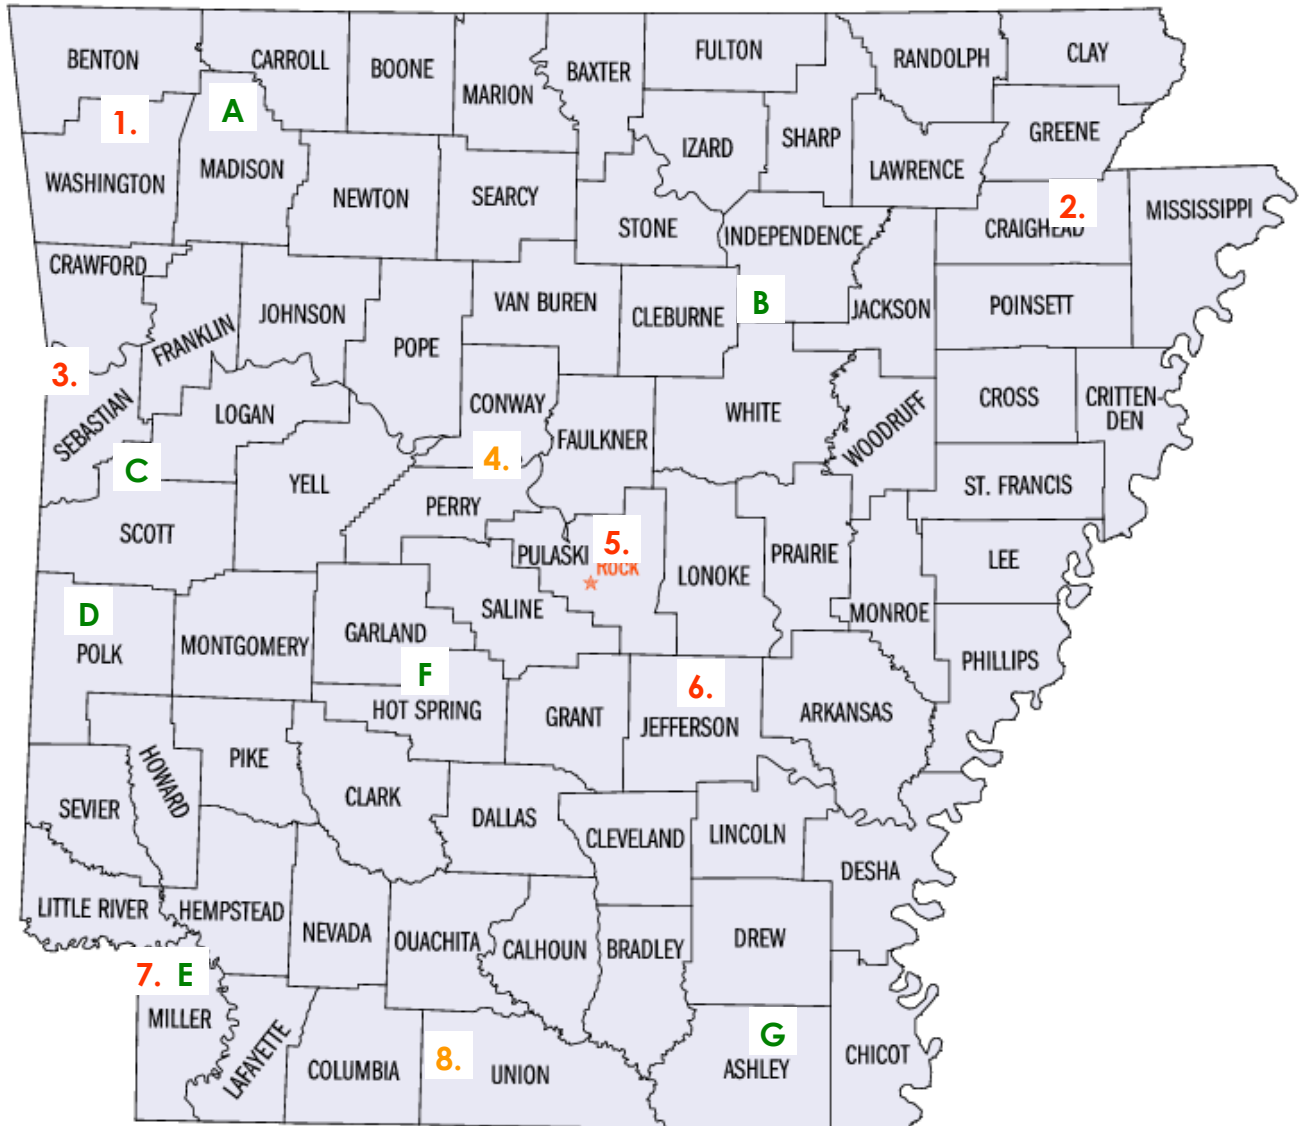

Offices and Camps

1. Fayetteville Reg. Office
2. Jonesboro Reg. Office
3. Fort Smith Reg. Office/Burnham Woods/Nature Center
4. Faulkner Service Center
5. NLR Central Office
6. Pine Bluff Reg. Office
7. Texarkana Reg. Office/Our House
8. El Dorado Secondary Office

- A. Camp NOARK, Huntsville
- B. Camp Crossed Arrows, Floral
- C. Camp Cahinnio, Booneville
- D. Camp High Point, Mena
- E. Camp Karlton Kemp, Texarkana
- F. Radford House, Hot Springs
- G. Yale Camp, Crossett